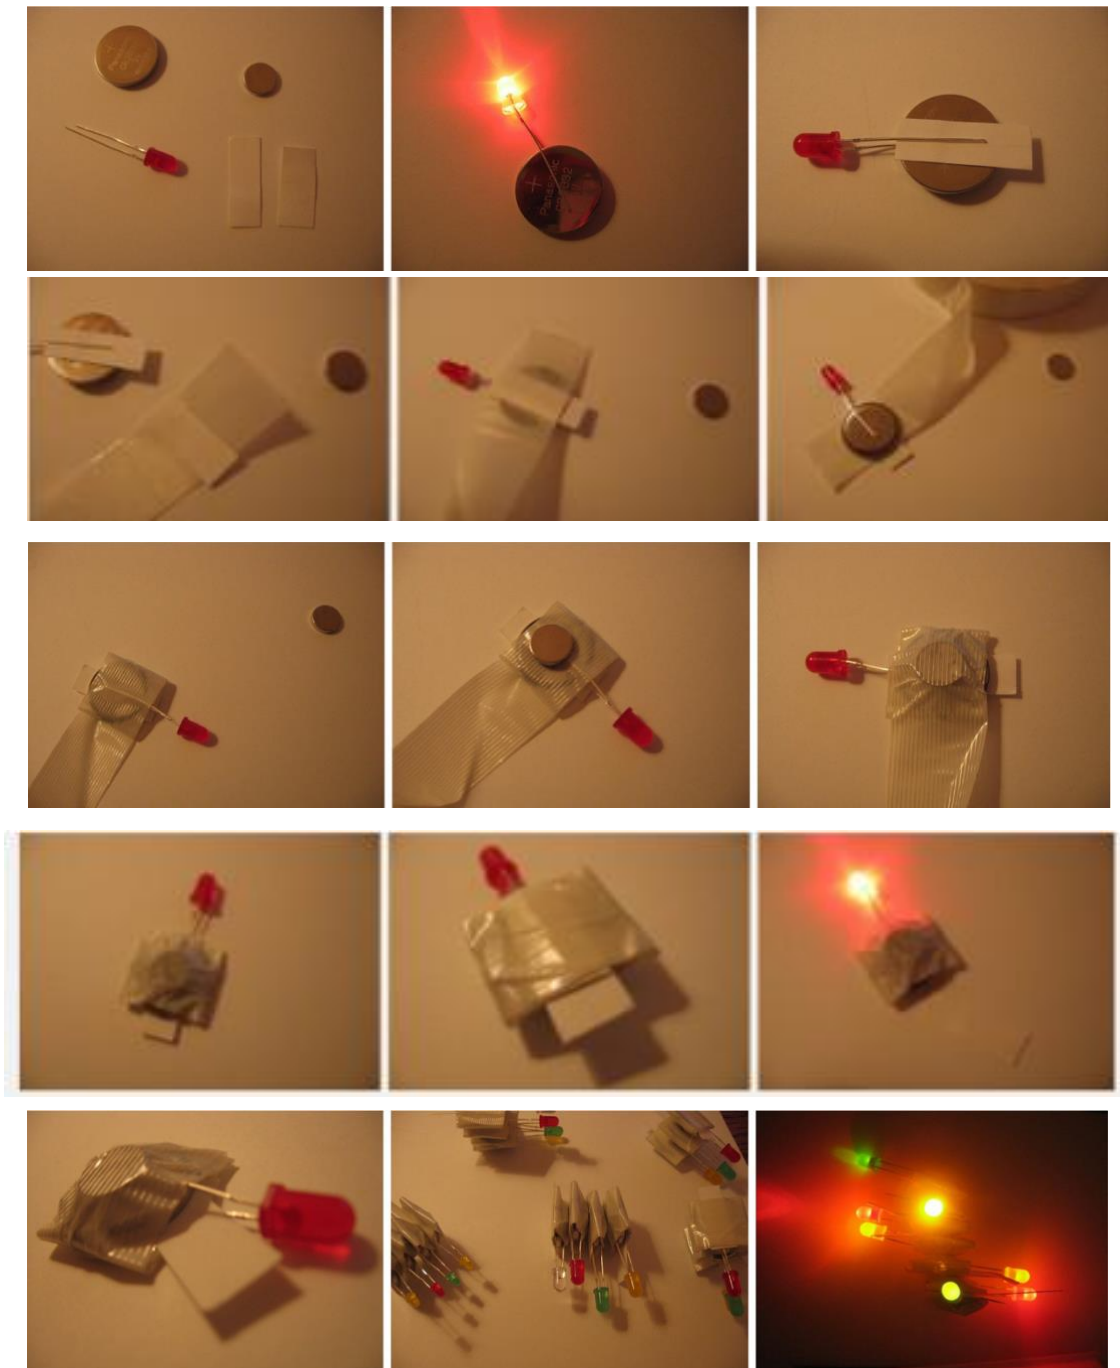

Suggested instructions to build LED Throwies (Rescue kits)

References

Joyce, A. (n.d.). *LED Throwies with On/Off Tab How-To*. Retrieved October 2013, from Flickr: <http://www.flickr.com/photos/everythingdigital/sets/72057594069888500/>